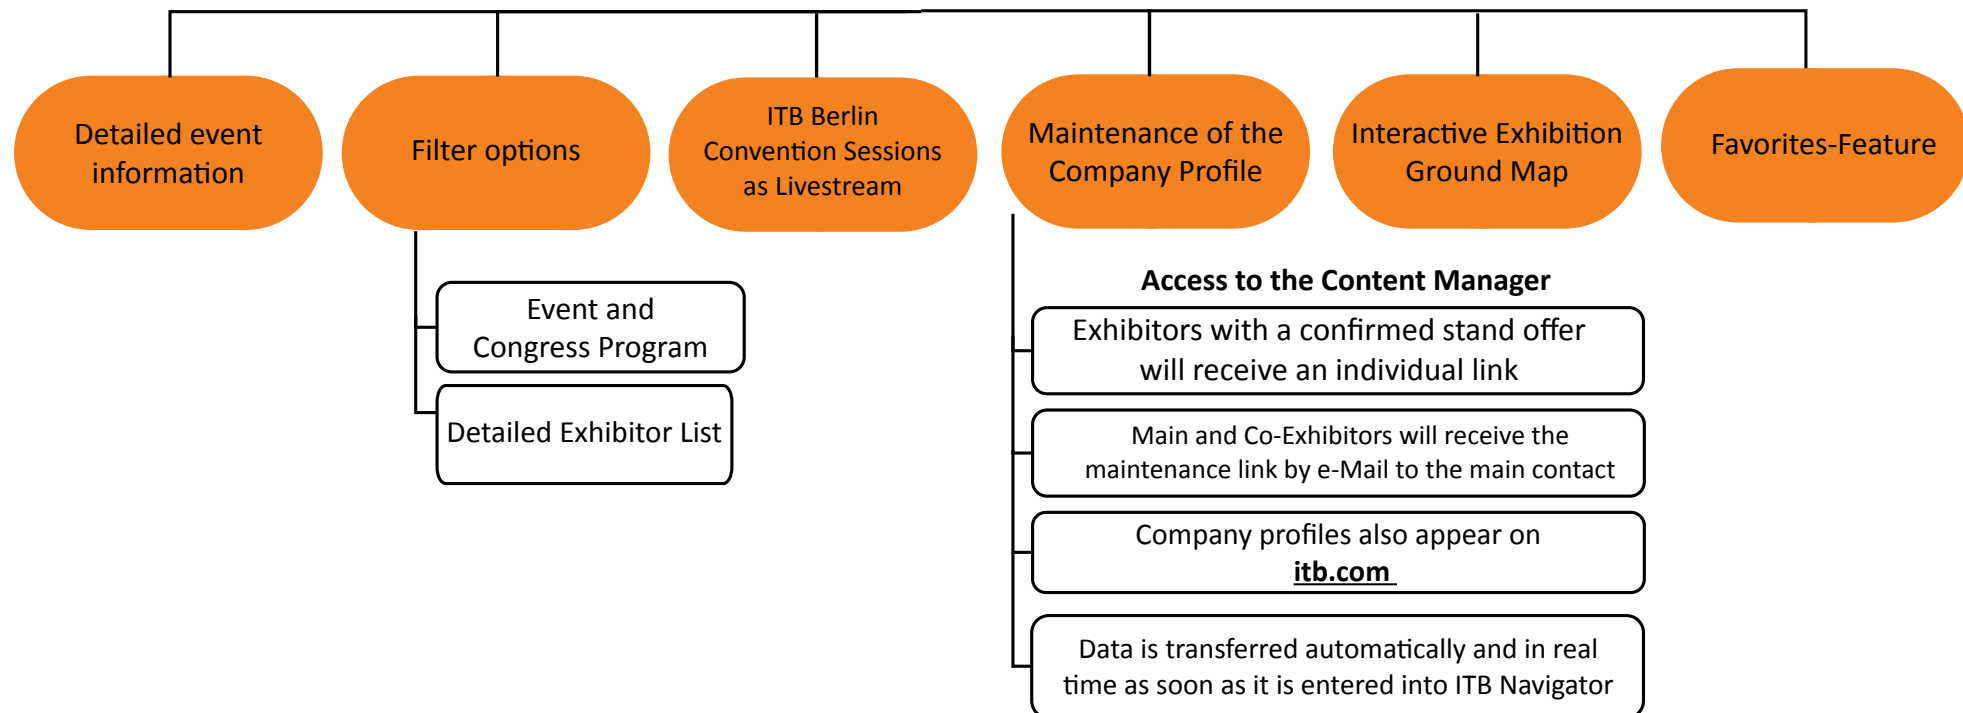

# ITB Navigator

The Navigator provides...

\*The ITB Navigator is the supporting **event platform** for ITB Berlin 2025 and is accessible **without login**.

## Access to the platform

→ Access only with ticket

→ Registration/Login only via the link in the ticketing confirmation e-mail

Main exhibitors receive free Exhibitors Codes by e-mail, according to the stand space booked

↪ Distribution of the Exhibitor Codes to Co-Exhibitors

↪ Redeem the codes in the ITB Berlin [Ticket Shop](#) to allow employees to maintain their profiles on ITB Match & Meet

↪ Use your business e-mail adress for the profile to receive notification about appointment requests directly in your mailbox

Matchmaking and  
Networking

Create Personal  
Profiles

Various Visitor  
Groups

Filter and  
Search Features

Matching Proposals

Direct Exchange  
over Chat

Calender Feature

Appointment  
Schedule